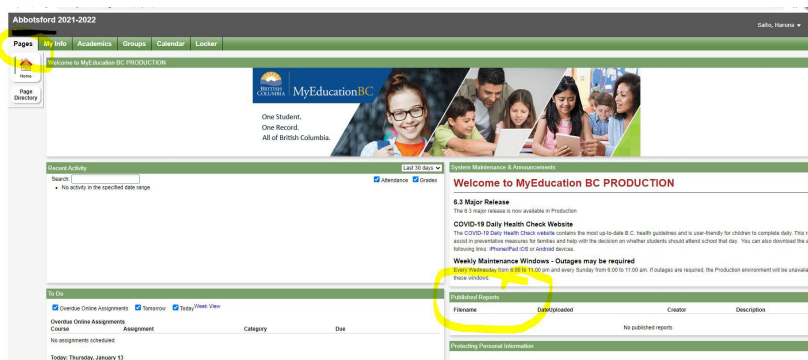

Abbotsford Senior Secondary School

ACCESSING REPORT CARDS ONLINE

Report Cards have been uploaded to the MyEd Student Portal for viewing and downloading. You will find the PDF under the Pages top tab, under the Published Reports heading. Report Cards will be available for viewing and downloading for about 30 days after the posting date, so be sure to download the PDF if you wish to keep the document in your files.