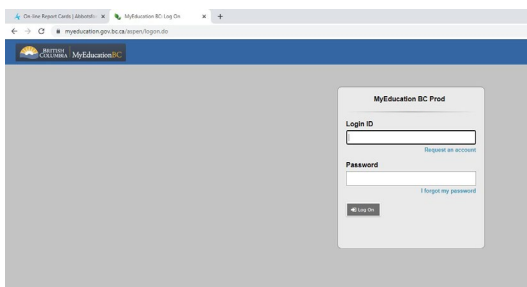

Abbotsford Senior Secondary School

ACCESSING REPORT CARDS ONLINE

Report Cards have been uploaded to the MyEd Student Portal for viewing and downloading. You will find the PDF under the Pages top tab, under the Published Reports heading. Report Cards will be available for viewing and downloading for about 30 days after the posting date, so be sure to download the PDF if you wish to keep the document in your files.

Log on to MyEd BC

<https://www.myeducation.gov.bc.ca/aspen/logon.do>

Log in ID This is your student number. (the number your ID card)

Password: Enter the password you have previously set up.

Once you are logged in you will see the Pages tab as shown in the screen shot above.